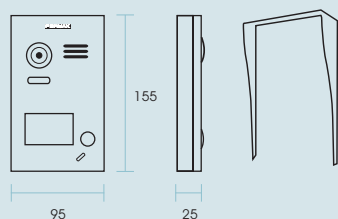

Panel Specifications

- Zamak.
- Large backlight cardholder.
- Rainy hood for surface mounting.
- Colour CCD camera with high sensitivity.
- Auto-sensor led illumination.
- One relay lock control.
- Dimensions: 95(W) x 155(H) x 25(D)mm.
- Needs to be installed with hood.
- Power-supply included in the kit limited for a 12Vdc 250A door-lock.