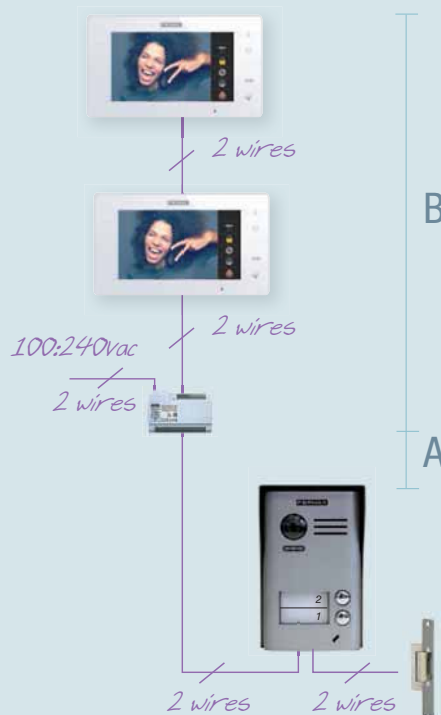

Basic installation diagram

CABLE USAGE	A	B
Twisted cable 2x0,75mm²	60	60
Twisted cable 2x1mm²	80	80

Dimensions: (width)x(height)x(depth)mm